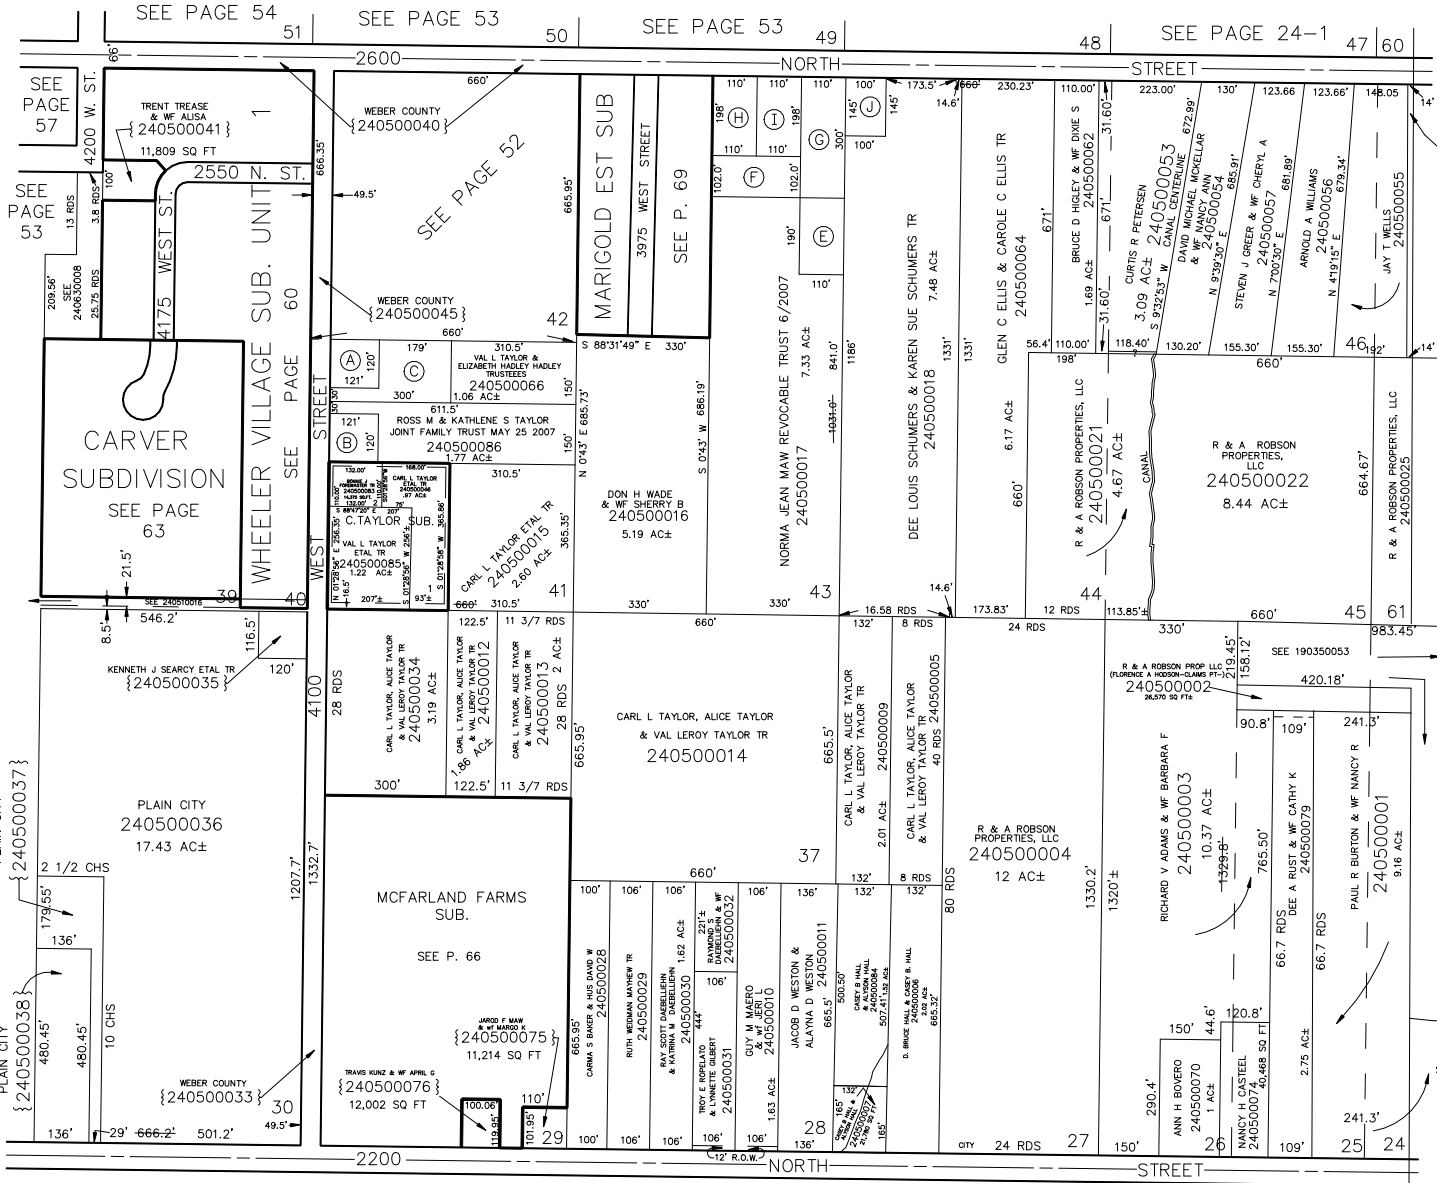

PART OF SECTION 33, T.7N., R.2W., S.L.B. & M.

PLAIN CITY

LOTS 24 TO 30, & 37, 39 TO 46, & 61, PLAT B

TAXING UNIT: 21

SCALE 1" = 250'

SEE PAGE 24-1

<p>SEE PAGE 47</p> <p>(A) LARRY LEWIS &amp; WIFE KATE 240500058</p>	<p>(B) ROSS M &amp; KATHLENE S TAYLOR JOINT FAMILY TRUST MAY 25 2007 240500059 14,520 SQ FT</p>	<p>(C) VAL L TAYLOR &amp; ELIZABETH HADLEY TAYLOR TRUSTEES 240500067 0.69 AC±</p>	<p>(E) JOHN DAN MAW &amp; WIFE URAINA 240500073 20,900 SQ FT</p>	<p>(F) NORMA JEAN MAW REVOCABLE TRUST 6/2007 240500048 22,440 SQ FT</p>	<p>(G) JOHN DAN MAW &amp; WIFE URAINA 240500072 33,000 SQ FT</p>	<p>(H) DEAN C ELLIS &amp; SHELLEY K ELLIS TRUSTEES 240500077 21,780 SQ FT</p>	<p>(I) MARVIN R SCHUMERS 240500078 21,780 SQ FT</p>	<p>(J) KEVIN I POULSEN 240500080 14,500 SQ FT</p>
---	---	---	--	---	--	---	---	---